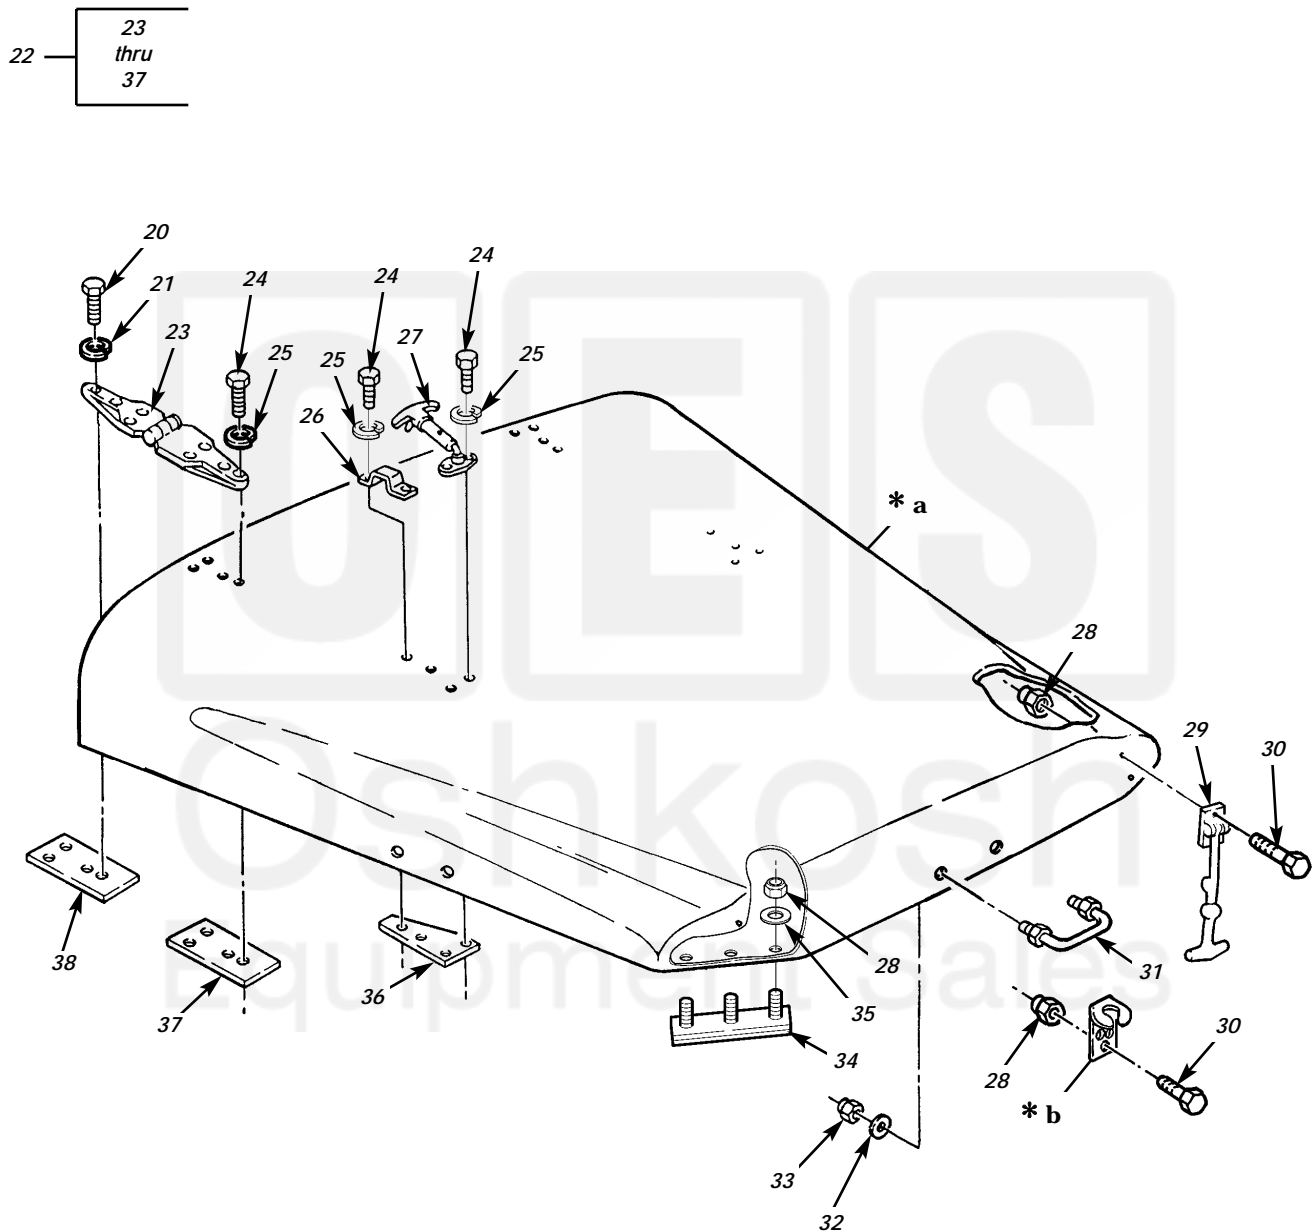

UNIT, DIRECT SUPPORT, AND GENERAL SUPPORT MAINTENANCE
REPAIR PARTS AND SPECIAL TOOLS LIST

EXTENDED SERVICE PROGRAM (ESP)

TRUCK, CARGO, 2-1/2-TON, 6X6, M44A3 SERIES TRUCKS (DIESEL)

M35A3, W/O WINCH (NSN 2320-01-383-2047); W/WINCH (NSN 2320-01-383-3850);
M35A3C, W/O WINCH (NSN 2320-01-383-2050); W/WINCH (NSN 2320-01-383-2049);
M36A3, W/O WINCH (NSN 2320-01-383-2048); W/WINCH (NSN 2320-01-383-2046).